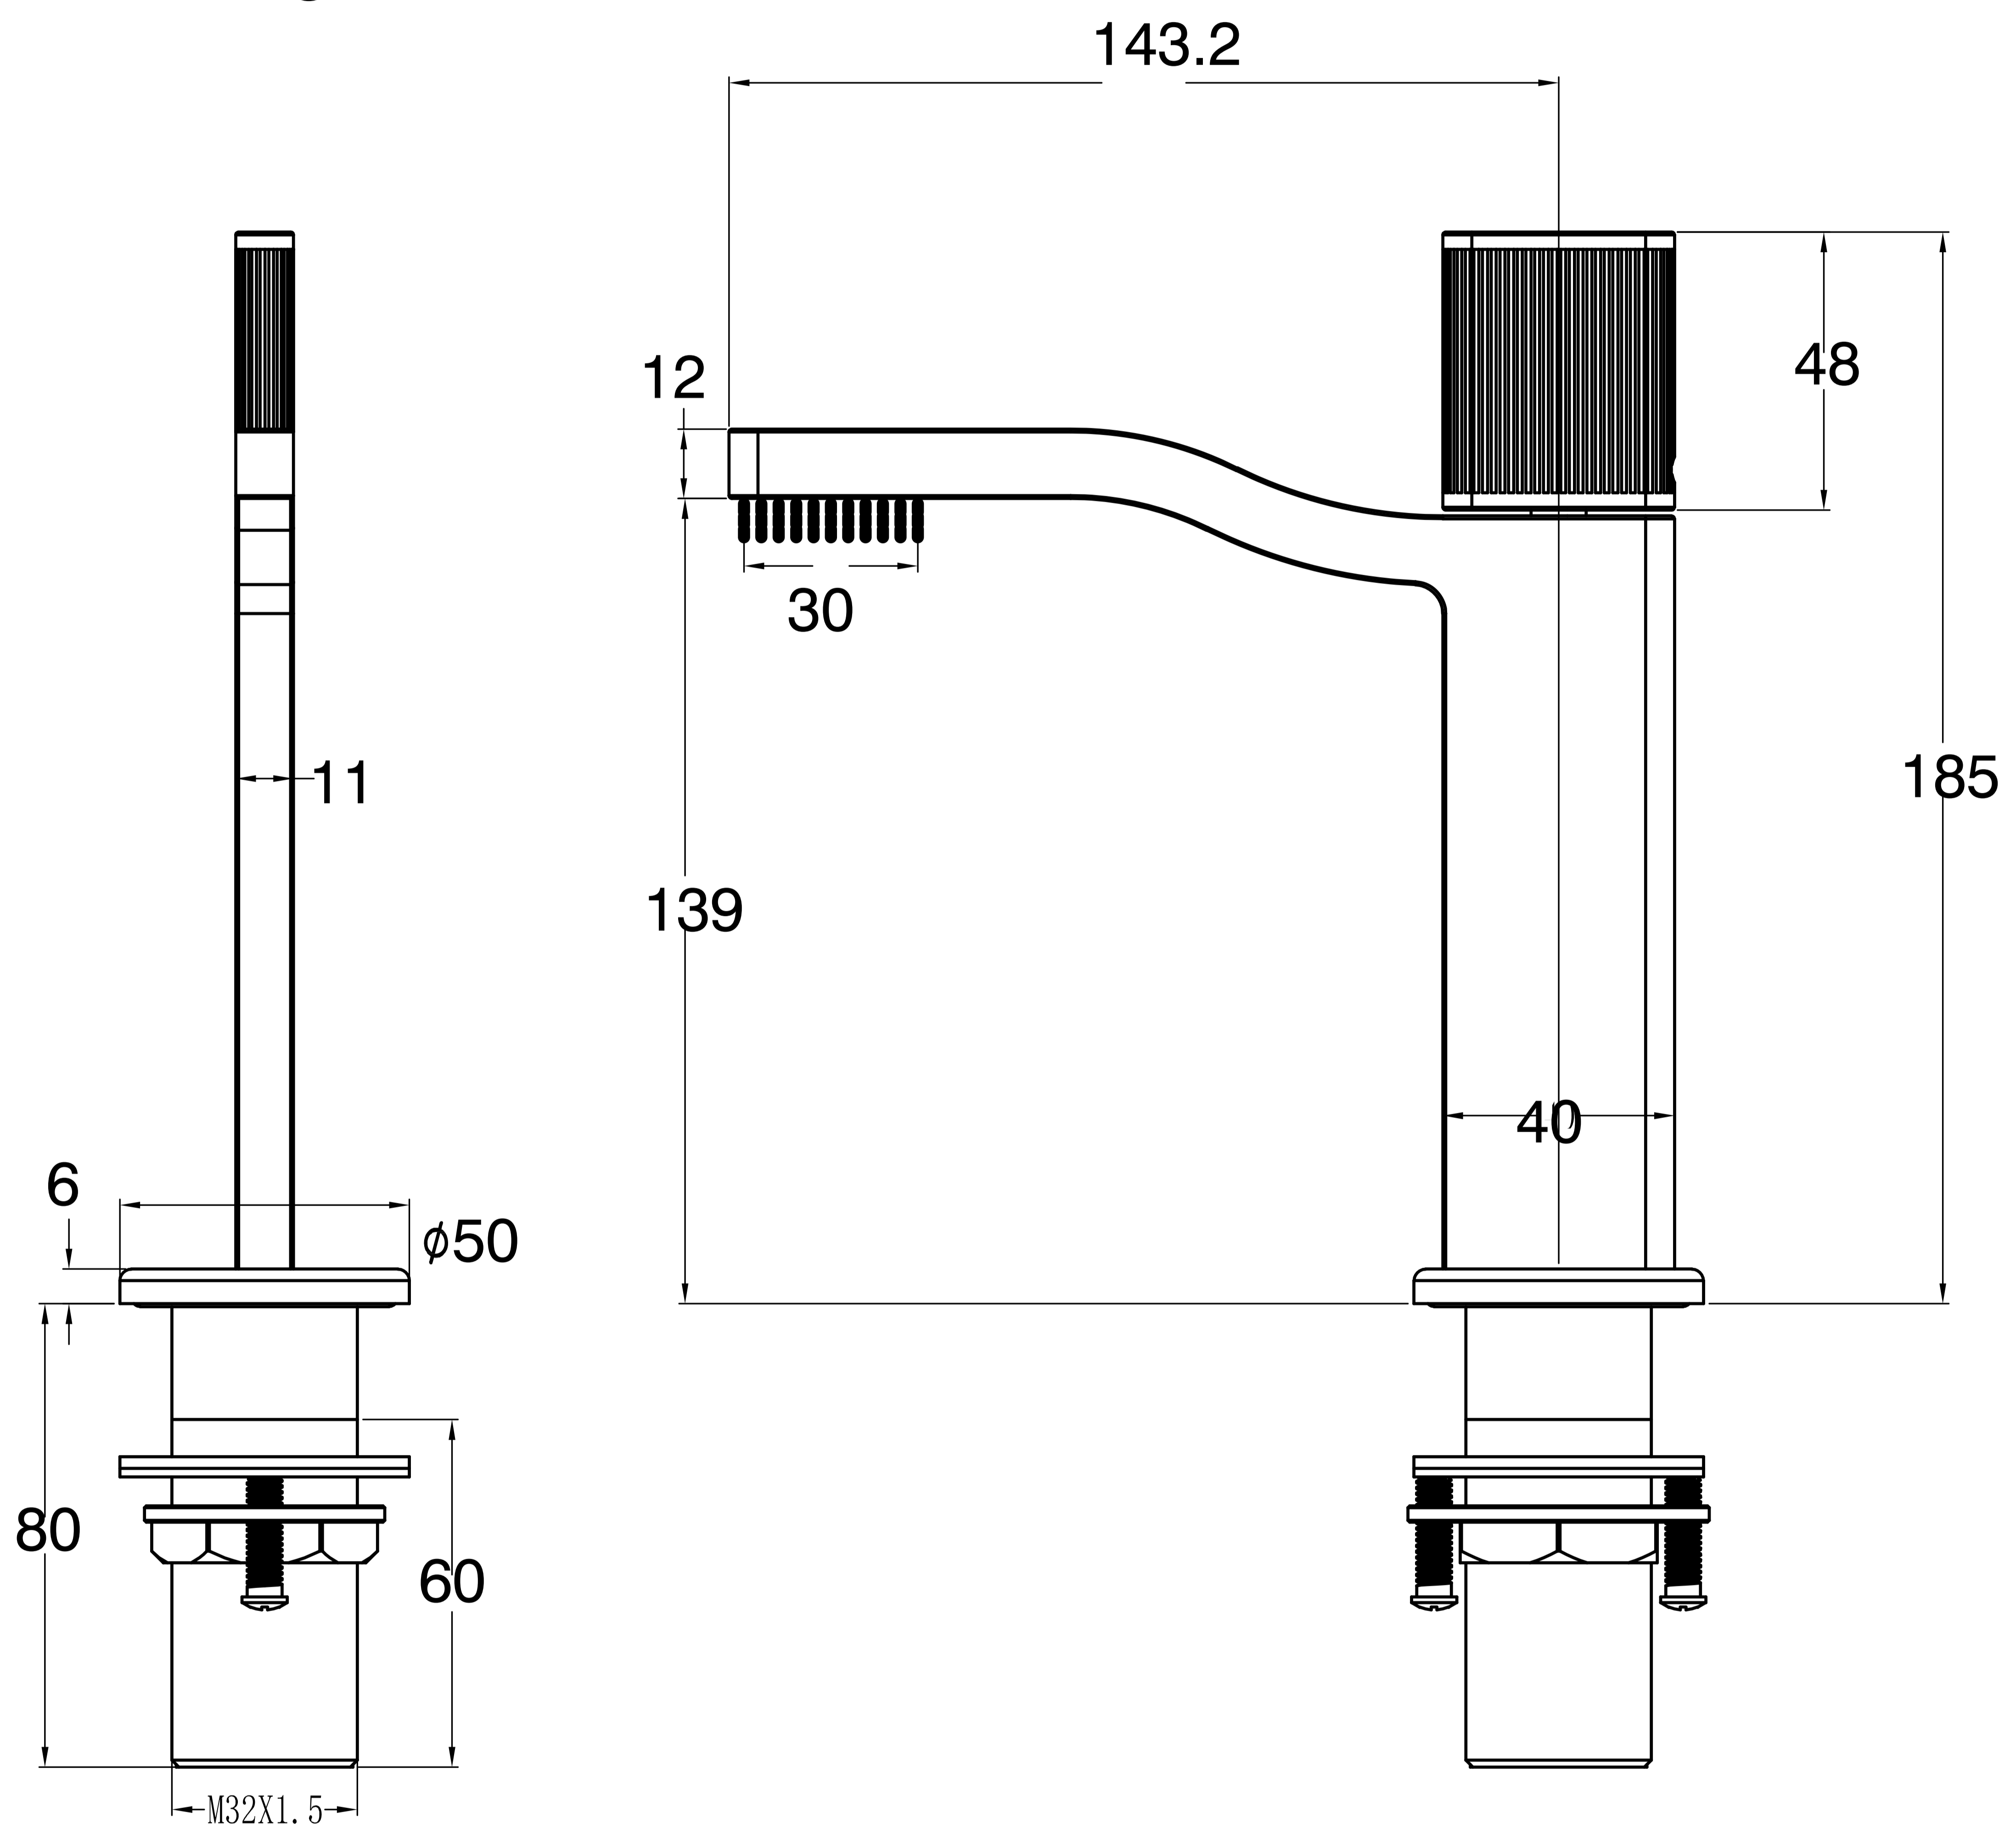

Short Body Basin Mixer

Product Code : 2581

Technical Drawing

All dimension are in mm